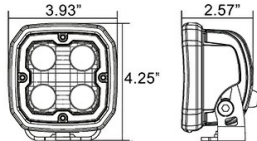

Duralux 4 LED Work Light